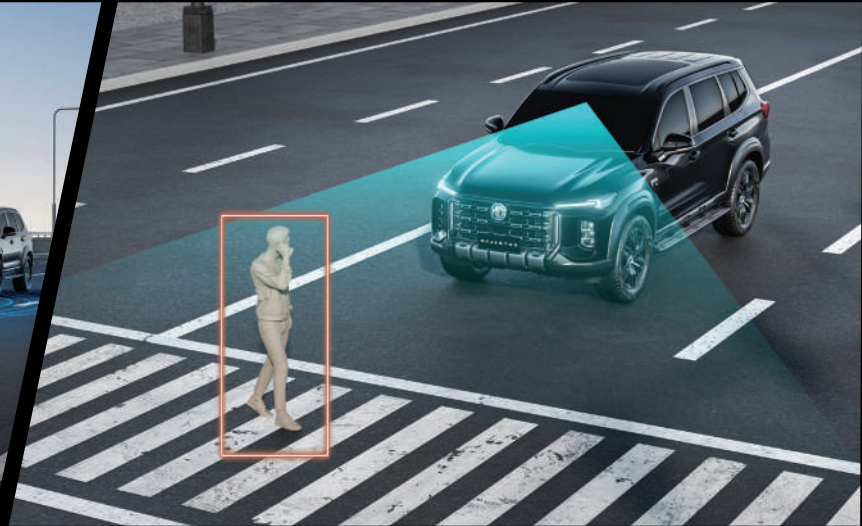

AUTOMATIC EMERGENCY BRAKING (AEB)

Detects potential collisions and applies brakes automatically.